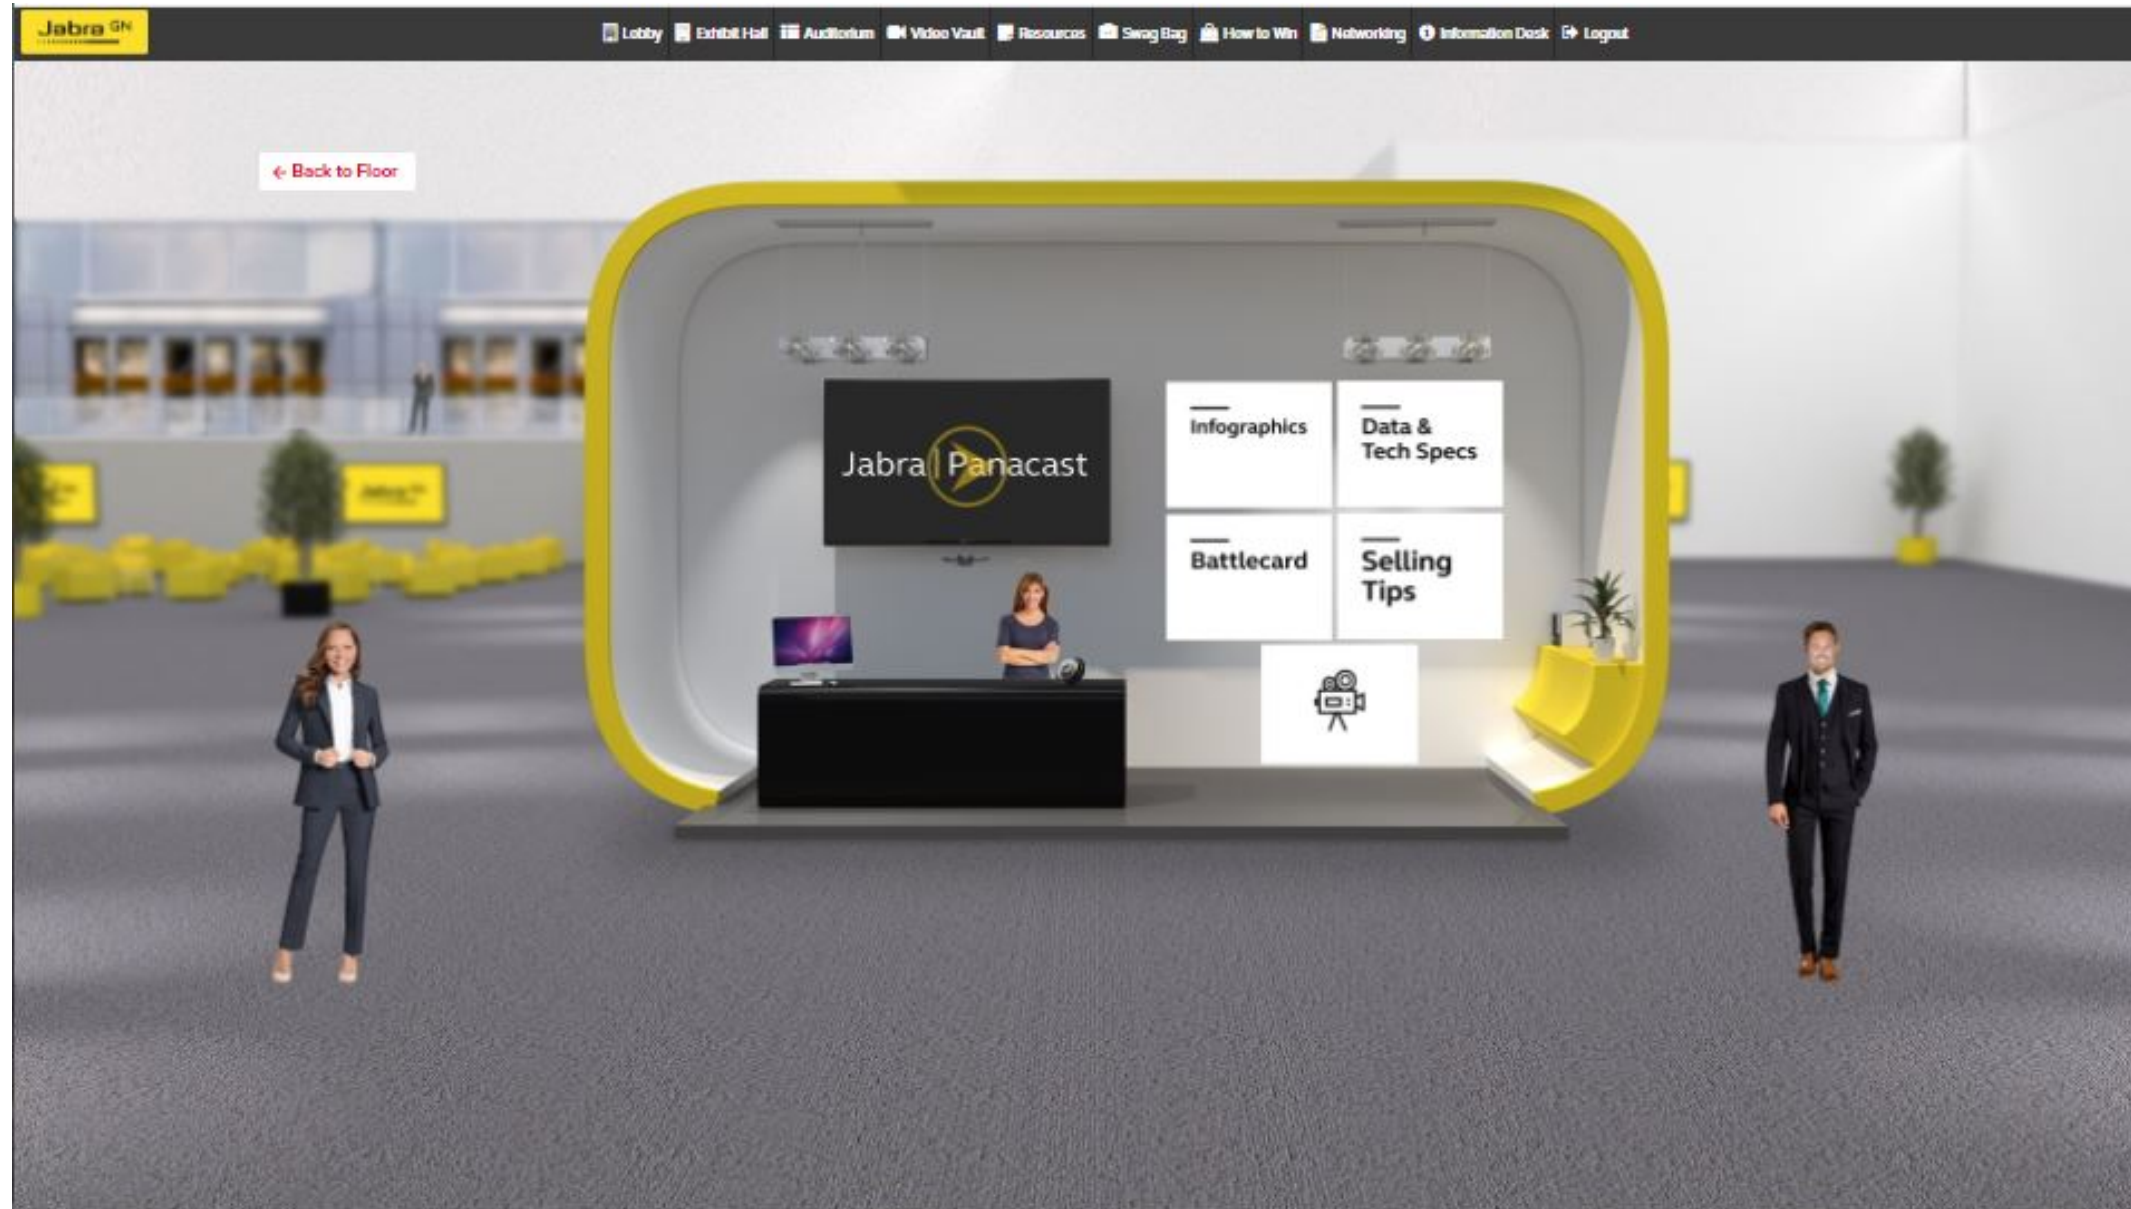

EXHIBIT BOOTH - EXAMPLE

NETWORKING LOUNGE - EXAMPLE

The image shows a virtual networking lounge interface overlaid on a 3D-rendered event space. The interface is divided into several sections:

- Top Navigation:** A horizontal menu with the following items: YOUR COMPANY, Lobby, Theater, Lounge, Games, Exhibit Hall, Resources, Profile, Help, Logout, and a search icon.
- Left Panel (User List):** A grid of 9 user avatars with names: Kyle Zager, Kate Diamond, Sam Weston, Lisa Lopez, Kaye Powell, Kate Farrell, Victoria Blackwell, Jackie Todd, and Chris Callaway.
- Right Panel (Chat Window):** A chat window titled "Chat" with sub-tabs for "Twitter", "Blog", "Message Board", and "Survey". The chat history includes:
 - Giuseppe Roccacci: hello to the event.
 - Giuseppe Roccacci: what a wonderful space
 - Barbara Hantley: Very informative chat
 - amela.reppel: this is great!
 - Jason Wright: Hi
 - Justina Evans: hi, hey Jason
 - Julianne Friedman: Hello
 - Julianne Friedman: Can these chats be threaded into topics?
 - Jean Potts: Hello!
 - Chip Thiel: Is there someone there right now to respond to this demo interaction?
 - Chip Thiel: I'm moving on to other areas of the demo. Seems it would be good to have someone pop in with a response to a prospect's query. Surprising, but would delight a "tre hunter" who might be a good candidate for further investigation and live demo.
 - Samuelson rebbe: Hi
 - Jelena Jaffer: Hi
 - Lou DePasquale: Hi Everyone!
 - Byrone Eastman: Hi Everyone
- Bottom Left:** A small video player showing a man with the text "LIST OF ONLINE VIDEO" and "CHRIS WELCH Video Producer".
- Bottom Center:** A blue banner with the text: "Got a question? Ask the HELP DESK! Our staff will be available throughout the event to answer any questions that come up."
- Bottom Right:** A logo for "POWERED BY INXPO".