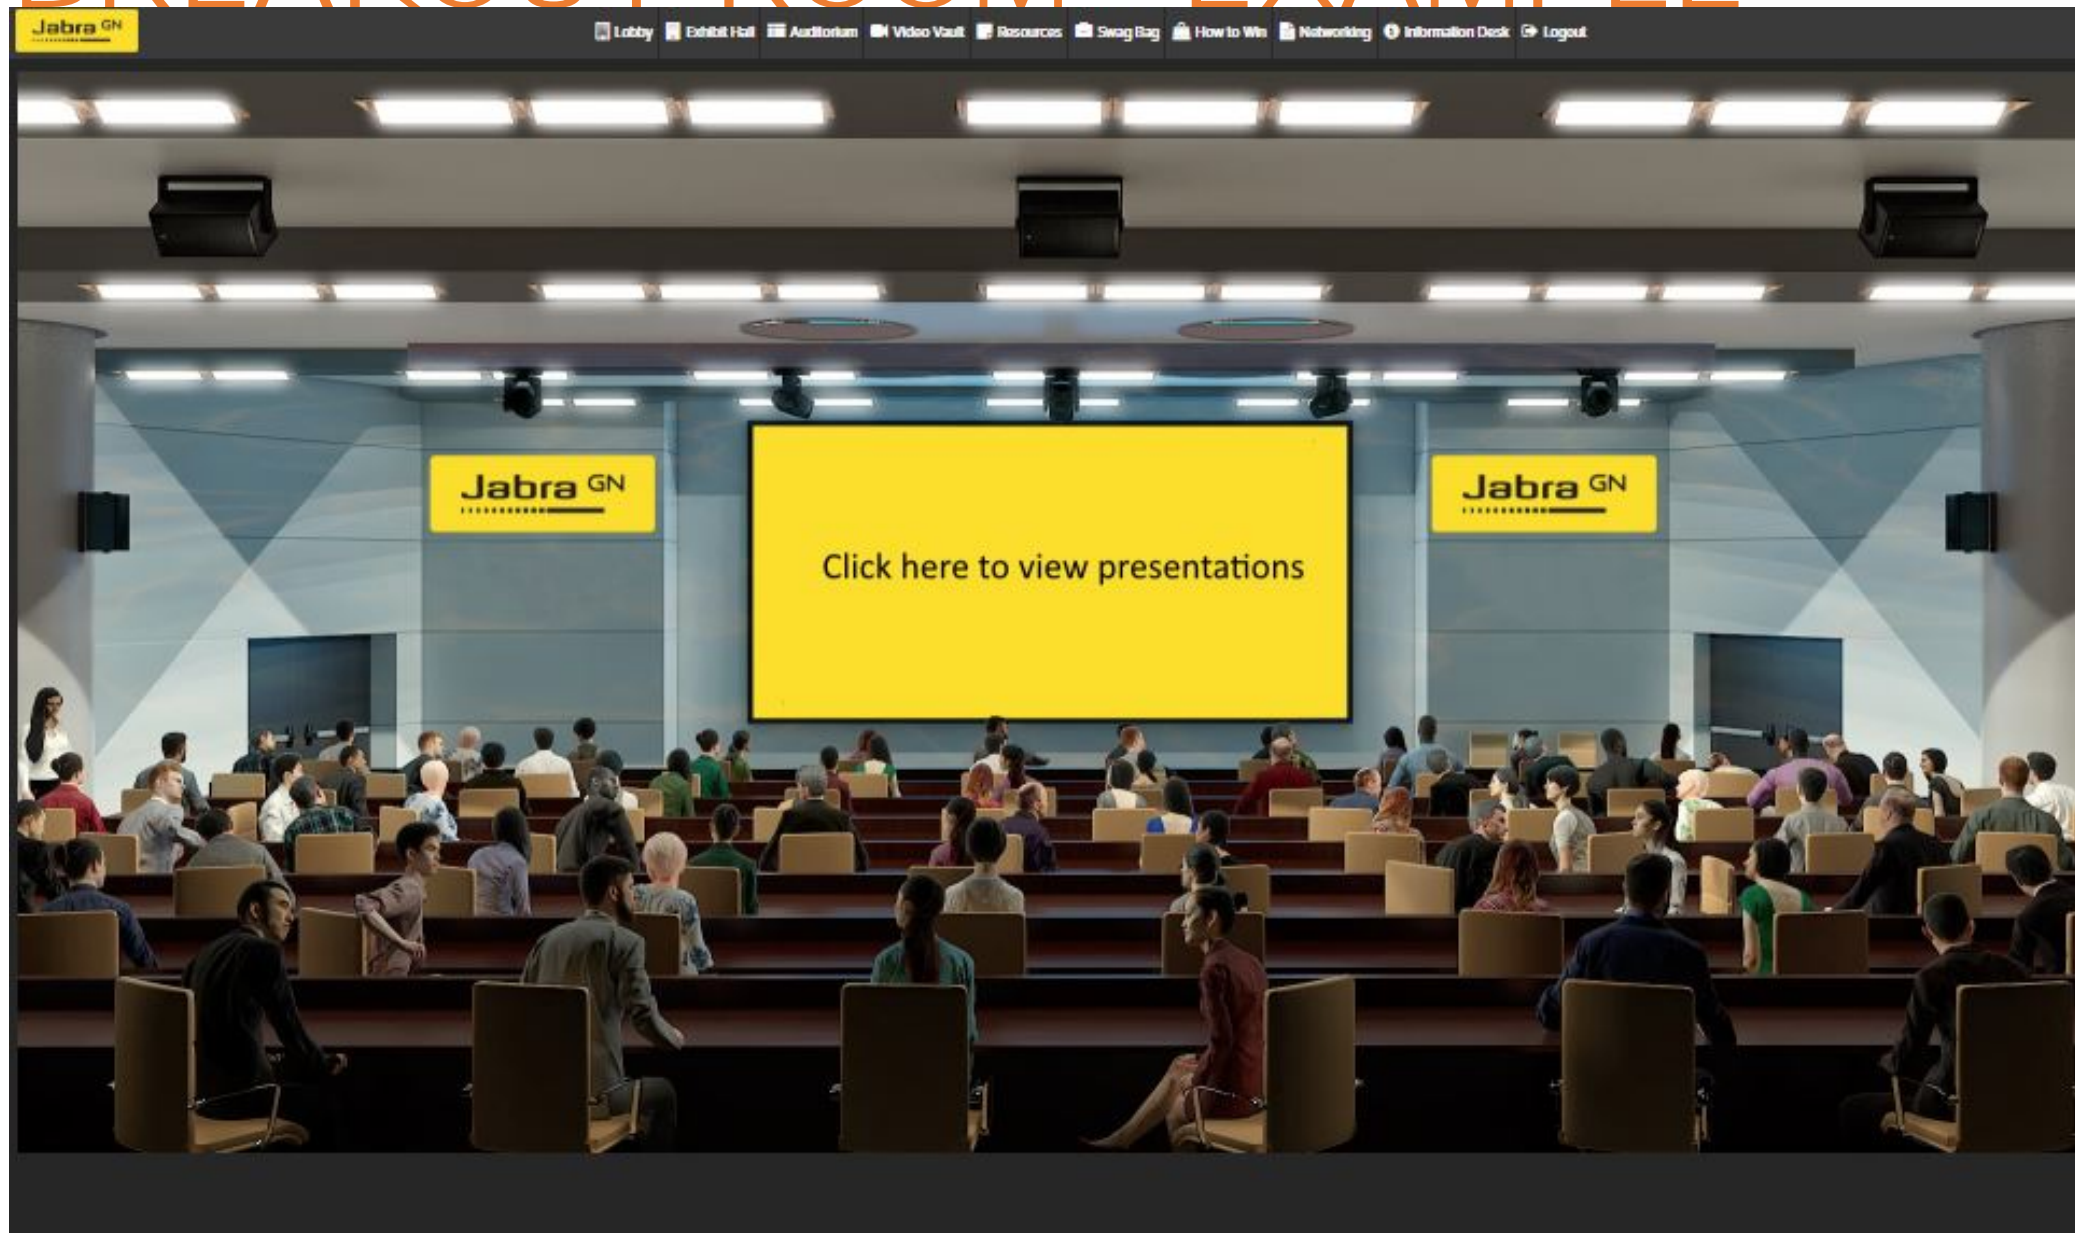

BREAKOUT ROOM - EXAMPLE