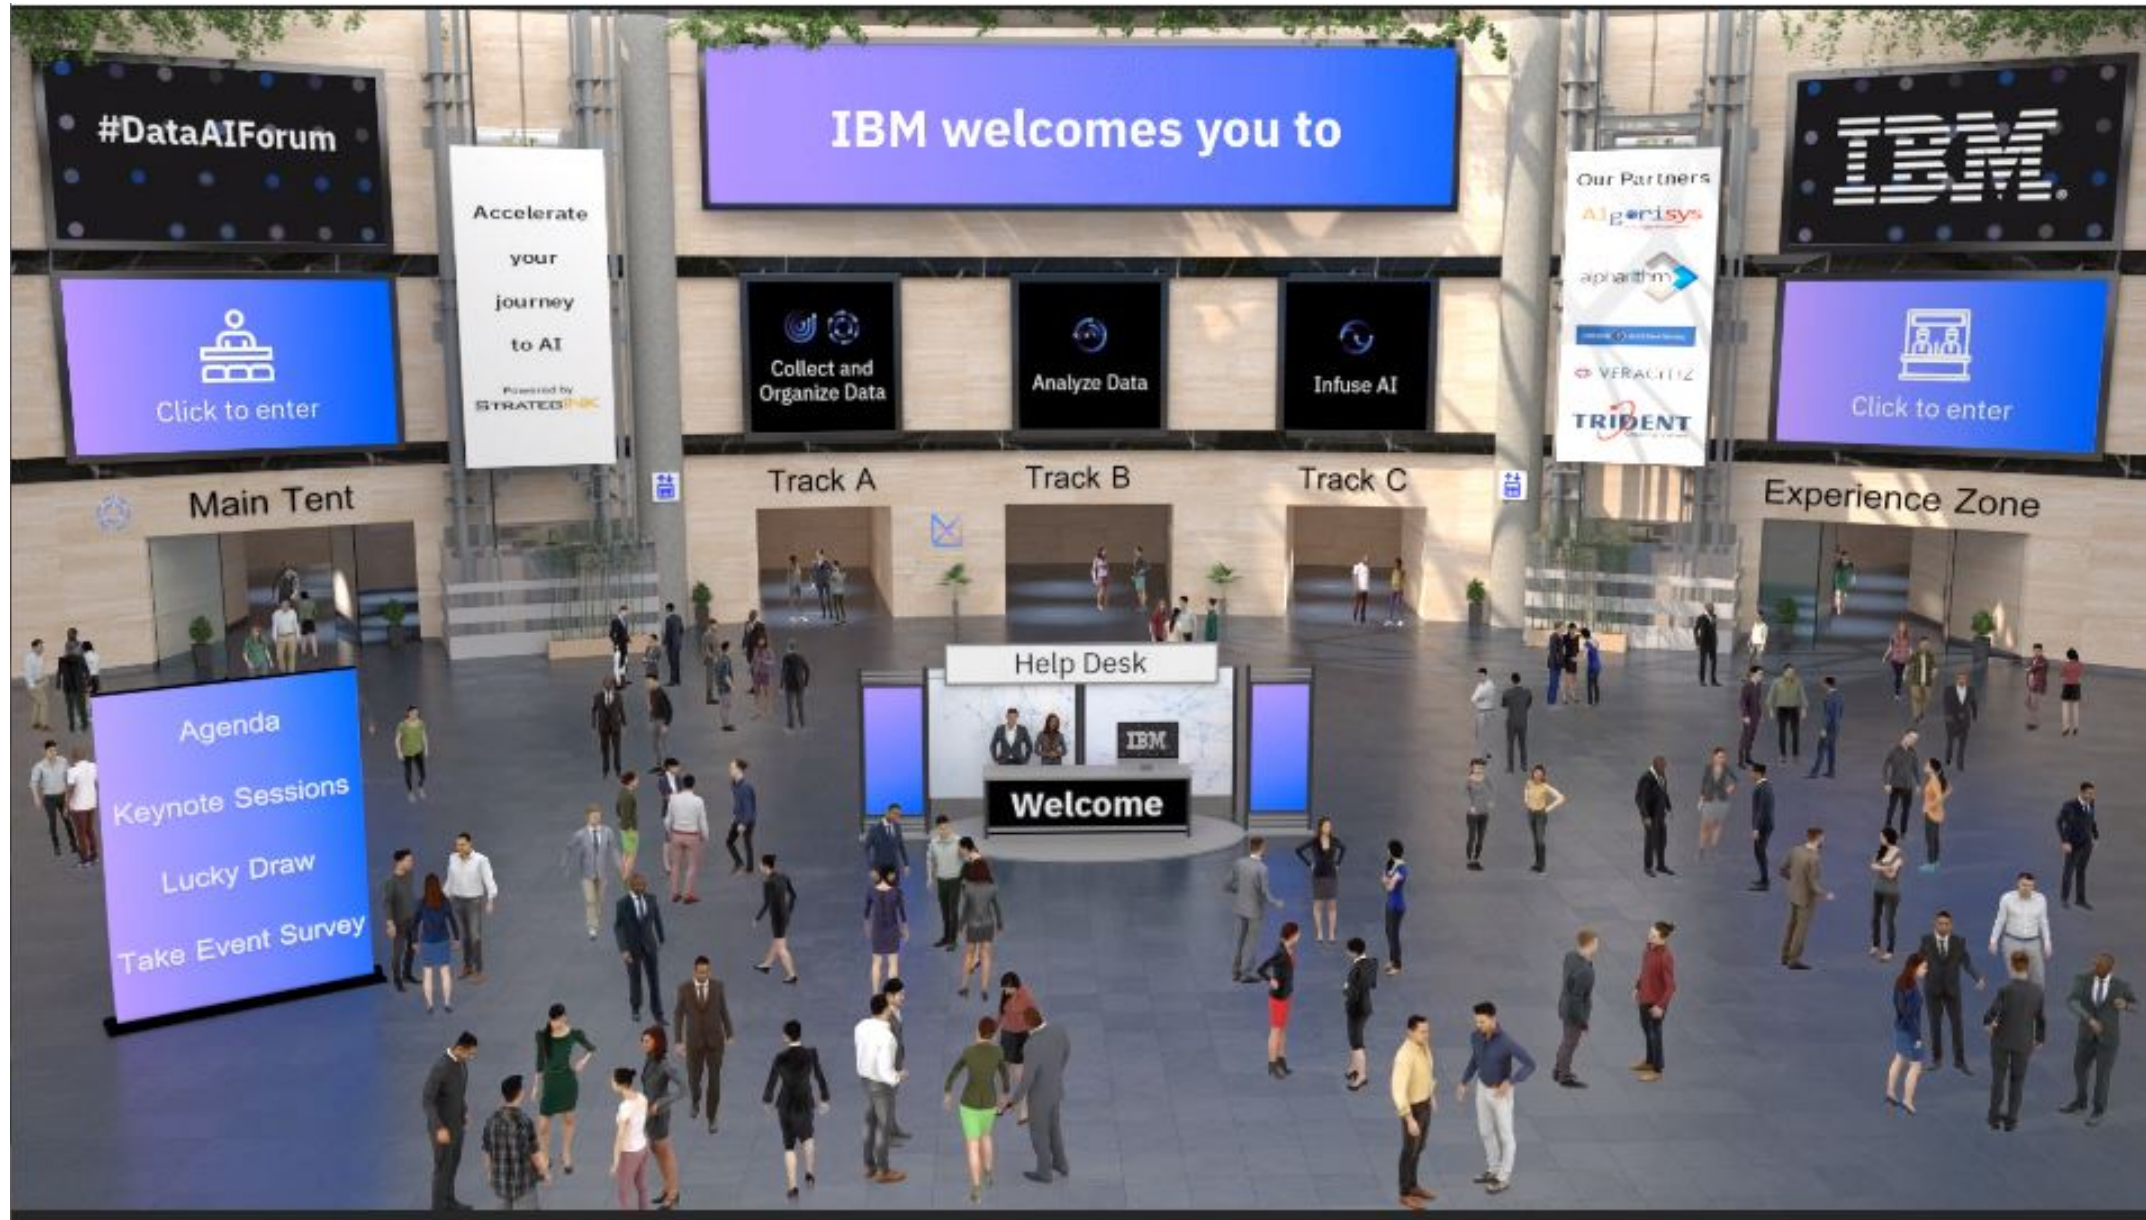

LOBBY - EXAMPLE