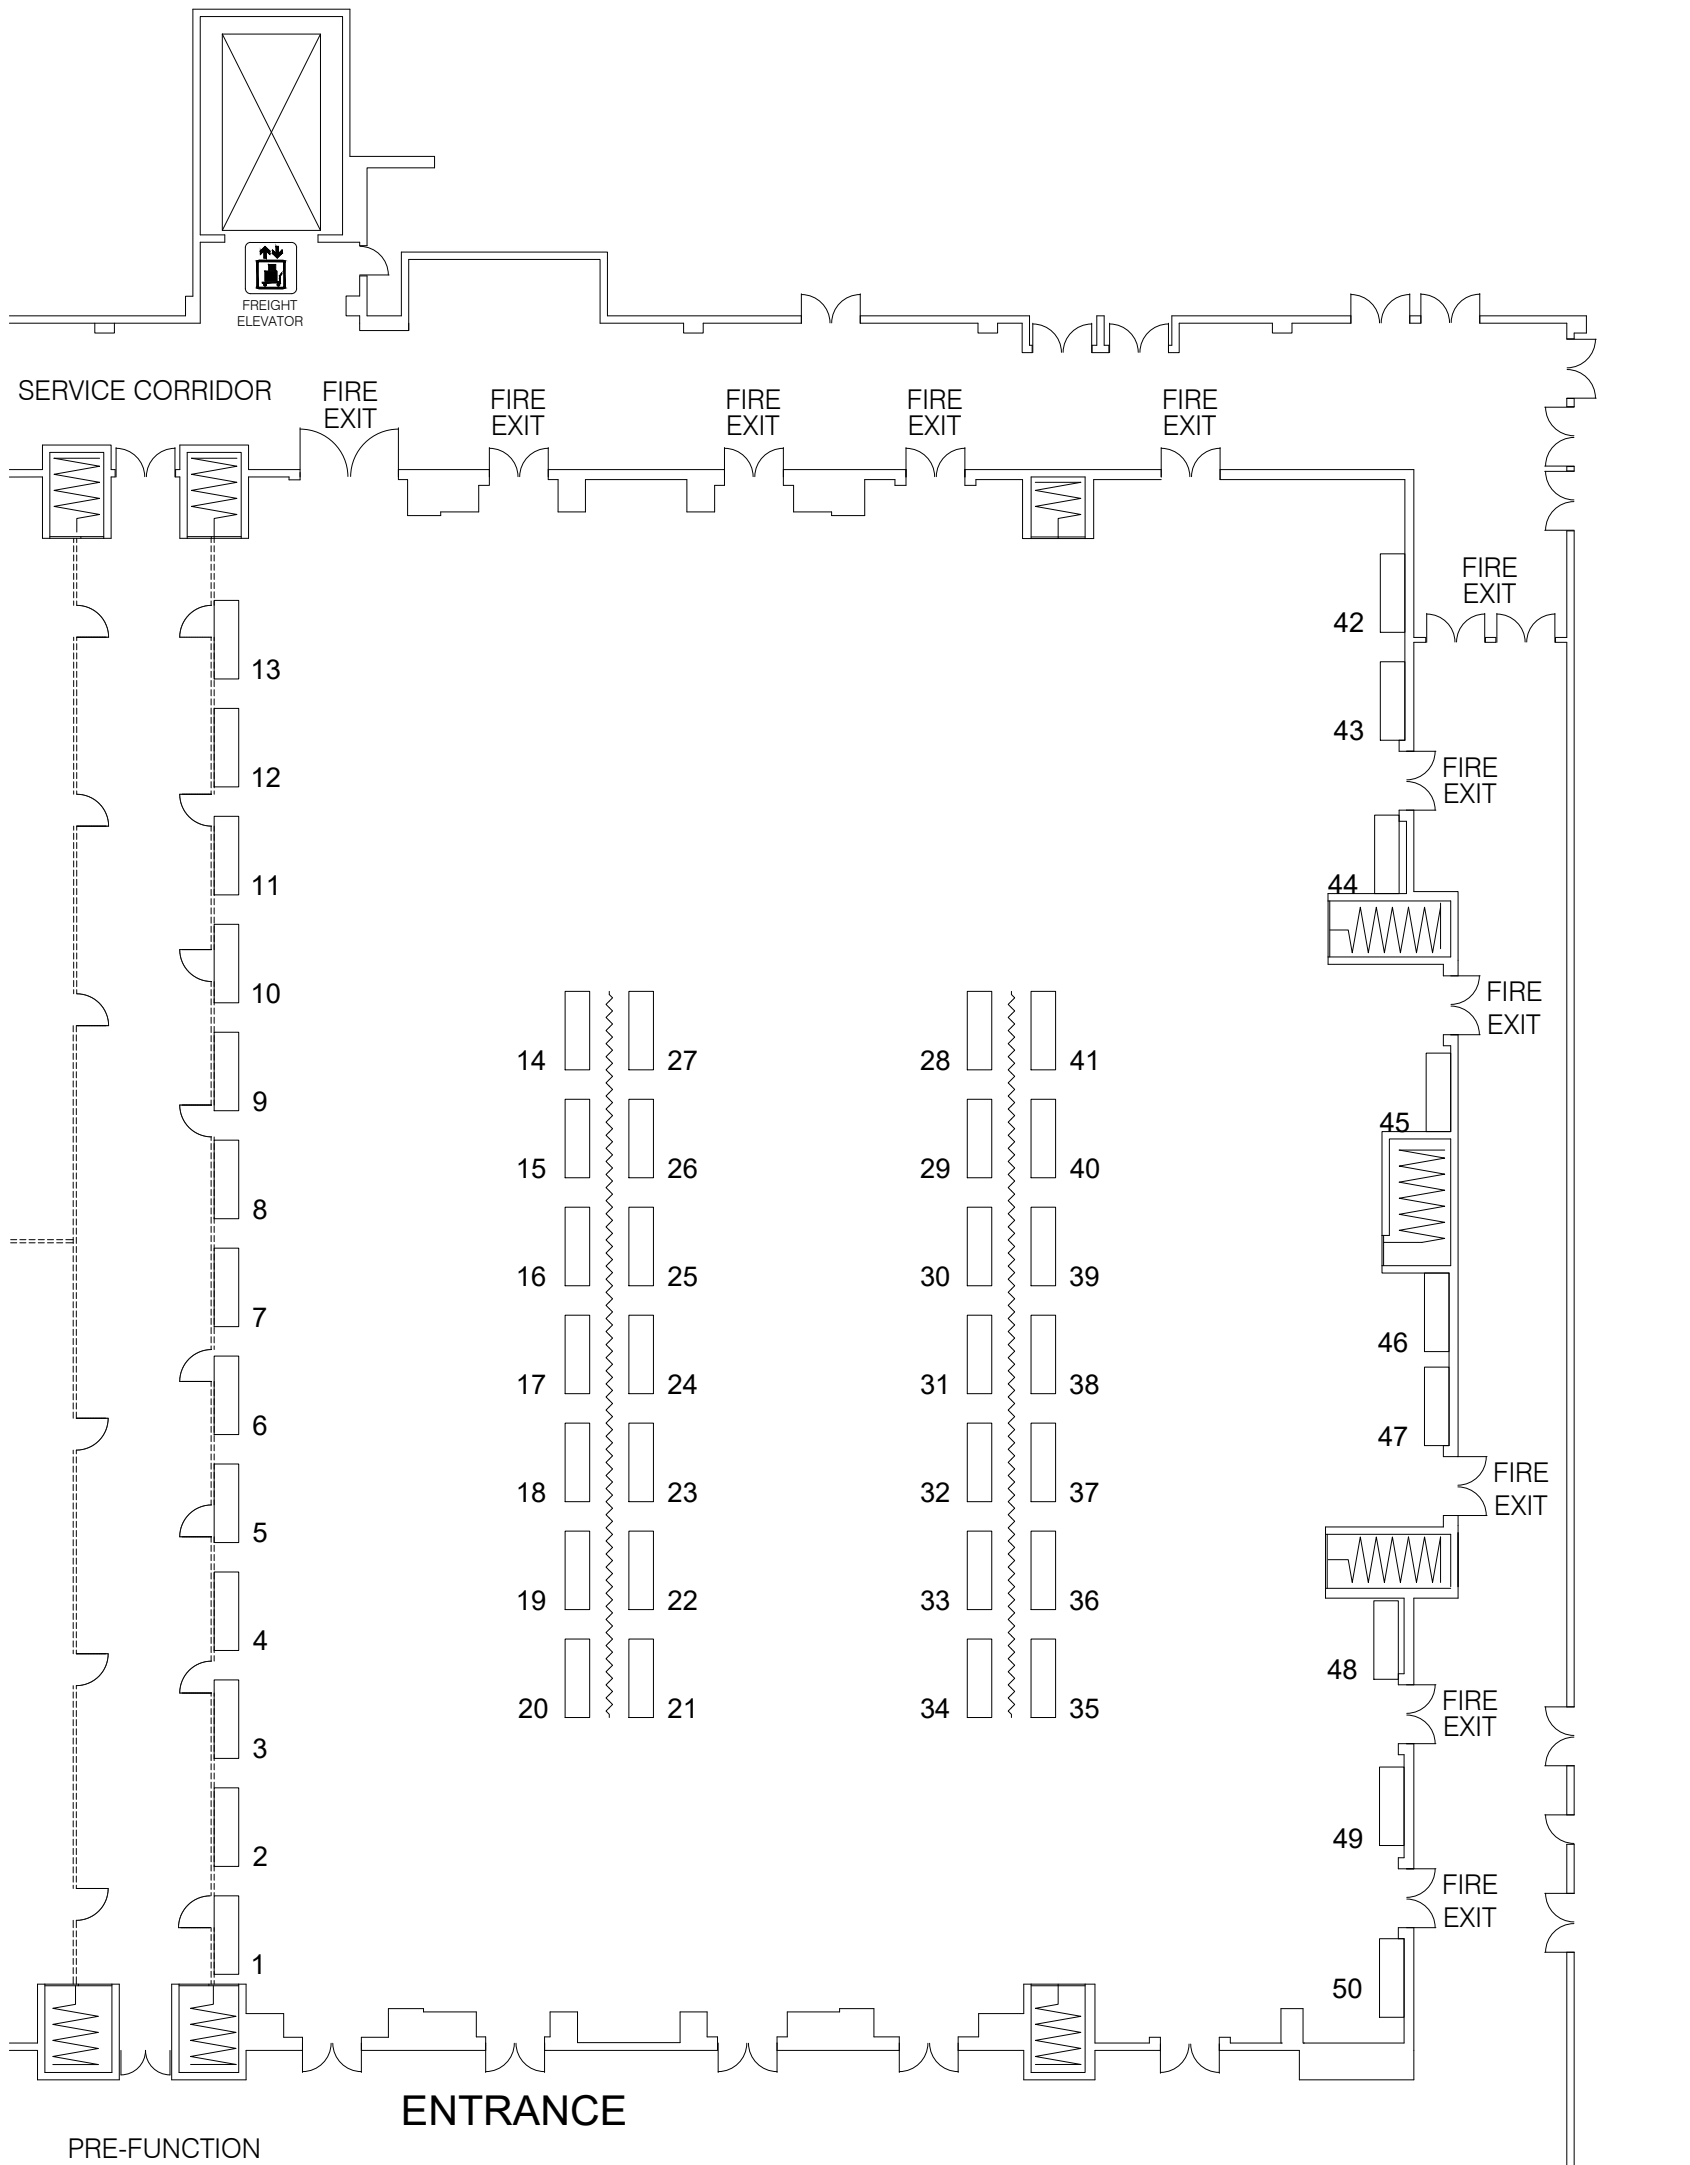

Q&A & TECH FORUM

OCTOBER 14-16, 2019

MARRIOTT RIVERCENTER - SALON G-M - SAN ANTONIO, TX

PRE-FUNCTION

ENTRANCE

LOBBY

(3' h x 20' l Space For Signs)

SCALE IN FEET