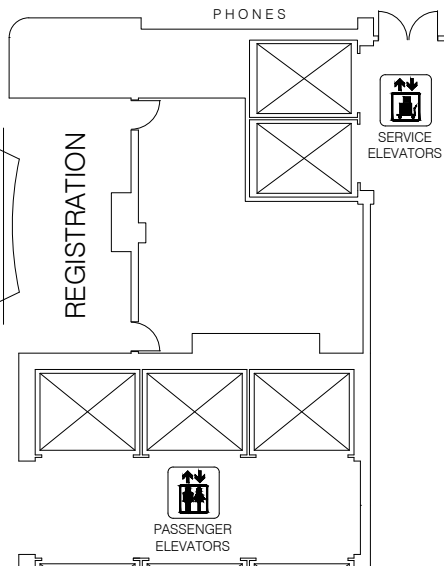

Q&A & TECH FORUM

OCTOBER 14-16, 2019

MARRIOTT RIVERCENTER - SALON G-M - SAN ANTONIO, TX

PRE-FUNCTION

ENTRANCE

LOBBY

(3' h x 20' l Space For Signs)

SCALE IN FEET